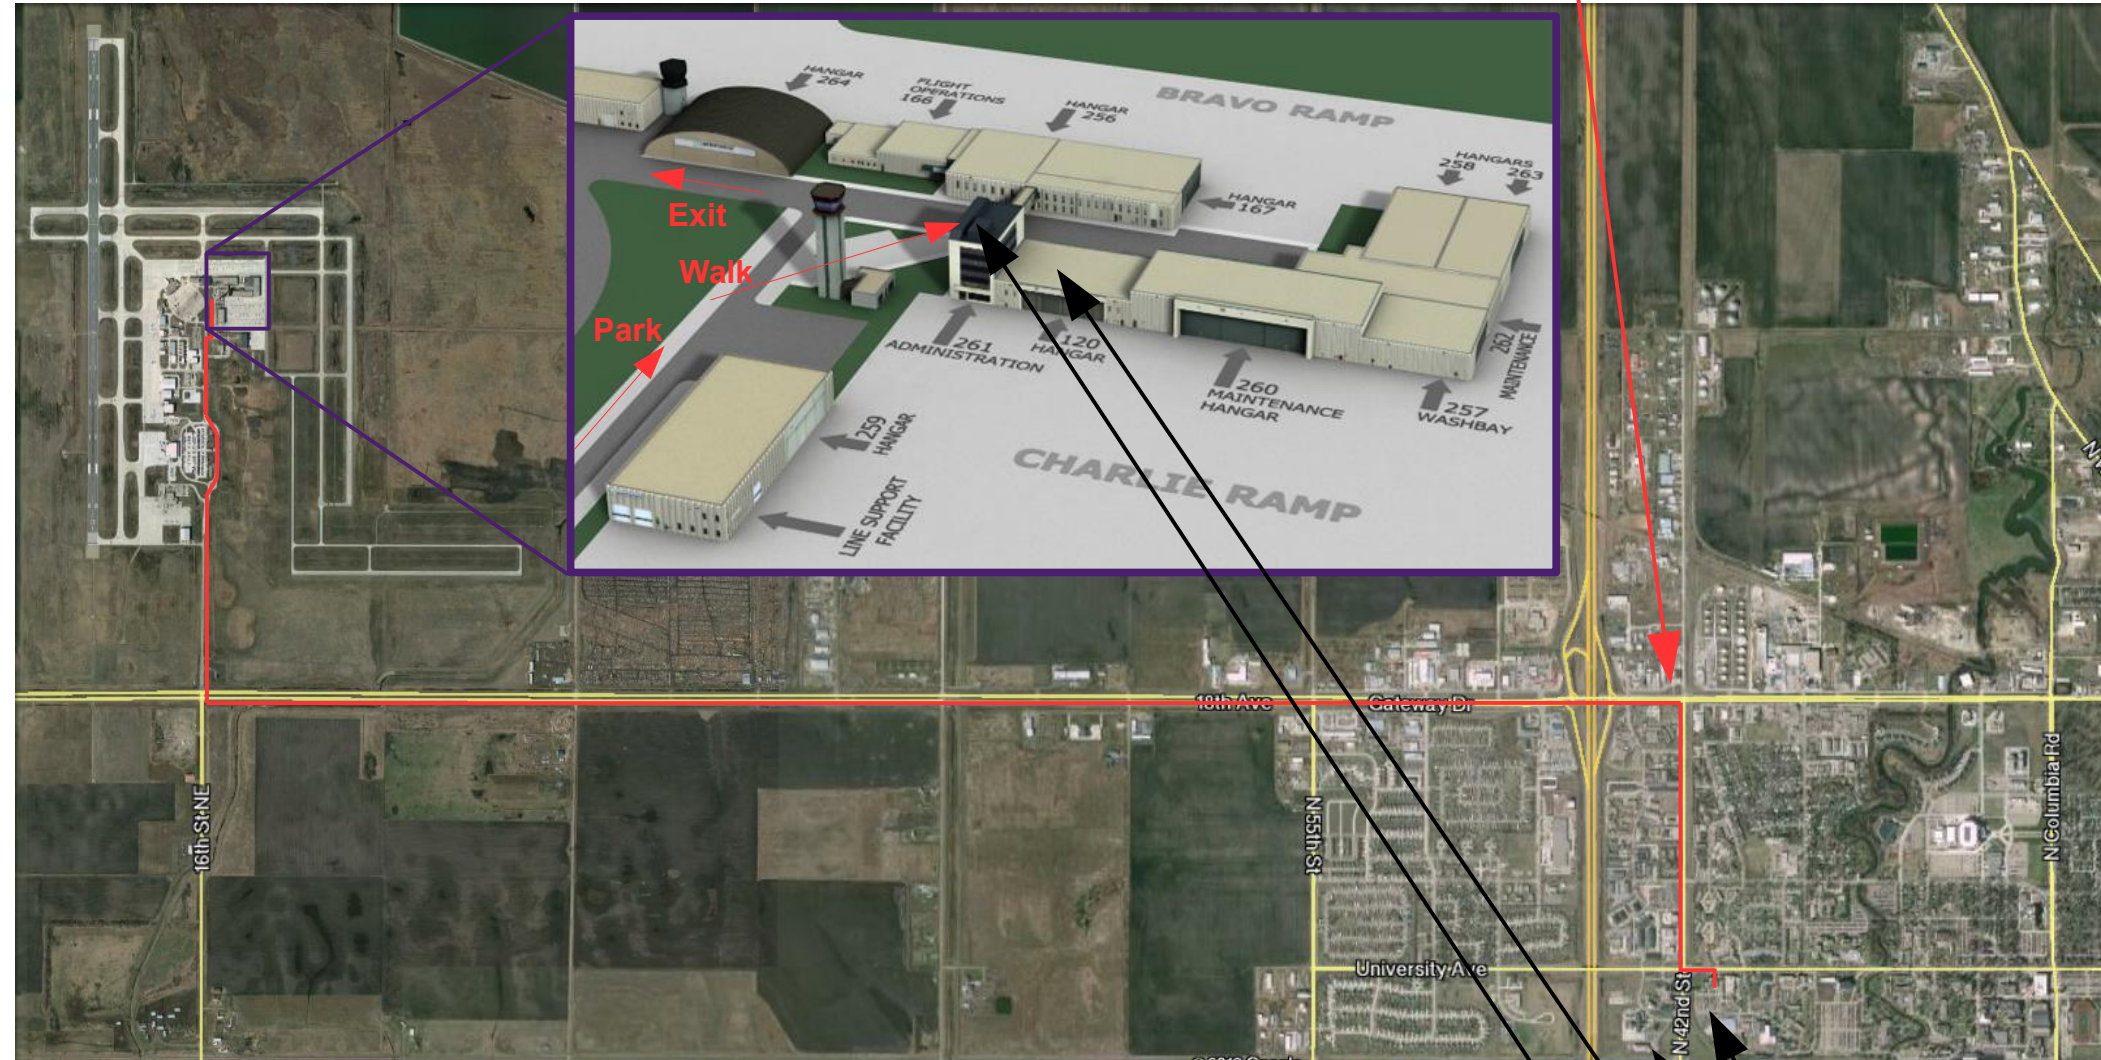

Campus to Airport: Red Path

Leave Clifford Hall (campus) and go west on University Ave.
Turn right (north) on N 42nd Street.
Turn left (west) on Gateway Drive (U.S. 2)
Go 5 miles and turn right (north) at Grand Forks International Airport.
Go North, around the roundabout, and take last left, enter parking lot.
Park (requires permit) in lot near Line Support Facility, walk into the **Administration Build.**

Clifford Hall
Hilton Hotel
Aircraft Hangar