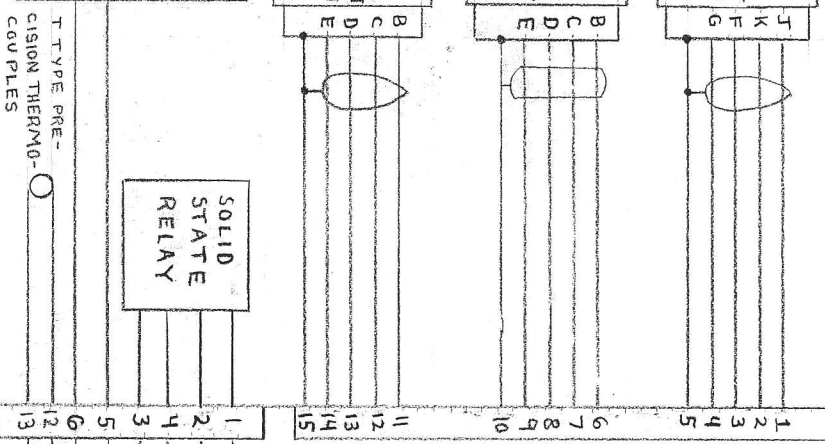

GUST PROBE TRANSDUCER ASSEMBLY

5 VOLT RELAY CONTROL - TEMP CONTROL

28 VOLT DC PWR 10-12 AMPS

TO TEMP CONTROLLER

DRAWING GPT-1 JANUARY 31, 2009
KIRK PETERSON